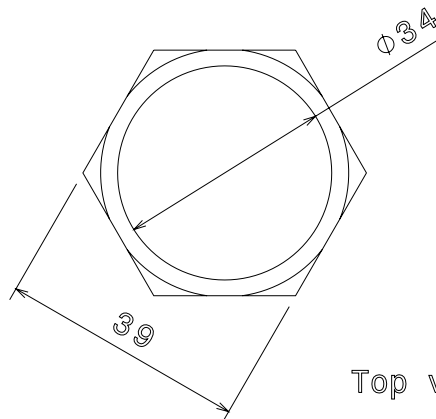

PRODUCT CODE: MBBS4
MALE BRASS BUSH: SHORT

DESCRIPTION

1.5" Male Brass Bush: Short

FINISH

Self Colour

MATERIAL

Brass

PACKAGING

Packed in qty 50

ADDITIONAL NOTES

Conforms to BS EN61386-1

Isometric view

Side view

Top view