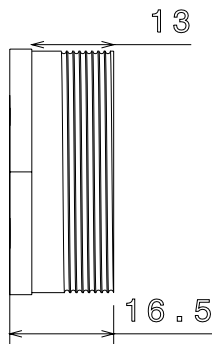

PRODUCT CODE: MBBS4
MALE BRASS BUSH: SHORT

DESCRIPTION

1.5" Male Brass Bush: Short

FINISH

Self Colour

MATERIAL

Brass

PACKAGING

Packed in qty 50

ADDITIONAL NOTES

Conforms to BS EN61386-1

Isometric view

Side view

Top view